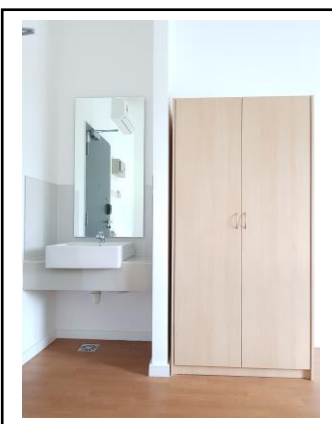

Facilities in the Room

Room Type	Features	Foundation / Undergraduate (per person)					
		Long Semester (Approximate 5 months per semester)			Short Semester (Approximate 2 months per semester)		
		Deposit (RM)	Every Semester (RM)	First Entry (RM)	Deposit (RM)	Every Semester (RM)	First Entry (RM)
A (Twin Sharing)	Ceiling Fan	500	1000	1500	500	400	900
B (Single)	Ceiling Fan	500	2000	2500	500	800	1300
C (Twin Sharing)	Air-conditioner	750	1600	2350	750	640	1390
D (Single)	Air-conditioner	750	2500	3250	750	1000	1750

The hostel is furnished with the following:

Room

- Single bed + 2 drawers
- Book shelf with study table, drawer and chair
- Wardrobe
- Own lighting switch & 2 sockets
- Curtain
- Basin with mirror
- Air-condition / Ceiling-fan
- Each air-con room is subsidized RM50 for electrical charges. Any extra expenses will be charged to the room occupant.
- Door card access

Hostel Facilities

- Lift
- Equipped with 24-hours CCTV at corridor
- Security guard
- Water dispenser
- Laundry service at ground floor
- Shared bathroom & toilet (Hot and Cold water)
- Free car park (First come first served basis)

Note:

- Full hostel fees must be paid in advance.
- Missing of access card will be charged to occupant RM50.00 each.
- Any broken item in the room will be charged to occupants.