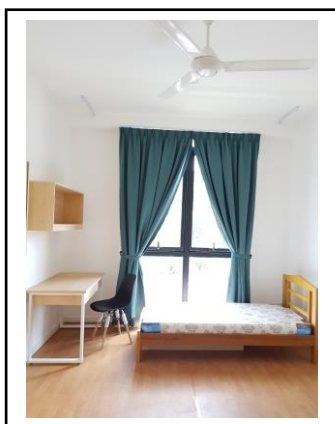

### Introduction:

The new hostel consists of 2 blocks of apartment, strategically located within the campus. Each apartment consists of 14 levels with the capacity of 378 students. All 2 blocks together will be 392 rooms to accommodate about 756 students.

### **Facilities in the Room**

Room Type	Features	Foundation / Undergraduate (per person)					
		Long Semester (Approximate 5 months per semester)			Short Semester (Approximate 2 months per semester)		
		Deposit (RM)	Every Semester (RM)	First Entry (RM)	Deposit (RM)	Every Semester (RM)	First Entry (RM)
A (Twin Sharing)	Ceiling Fan	500	1000	1500	500	400	900
B (Single)	Ceiling Fan	500	2000	2500	500	800	1300
C (Twin Sharing)	Air-conditioner	750	1600	2350	750	640	1390
D (Single)	Air-conditioner	750	2500	3250	750	1000	1750

#### **Room**

- \* Single bed + 2 drawers
- \* Book shelf with study table, drawer and chair
- \* Wardrobe
- \* Own lighting switch & 2 sockets
- \* Curtain
- \* Basin with mirror
- \* Air-condition / Ceiling-fan
- Each air-con room is subsidized RM50 for electrical charges. Any extra expenses will be charged to the room occupant.
- \* Door card access