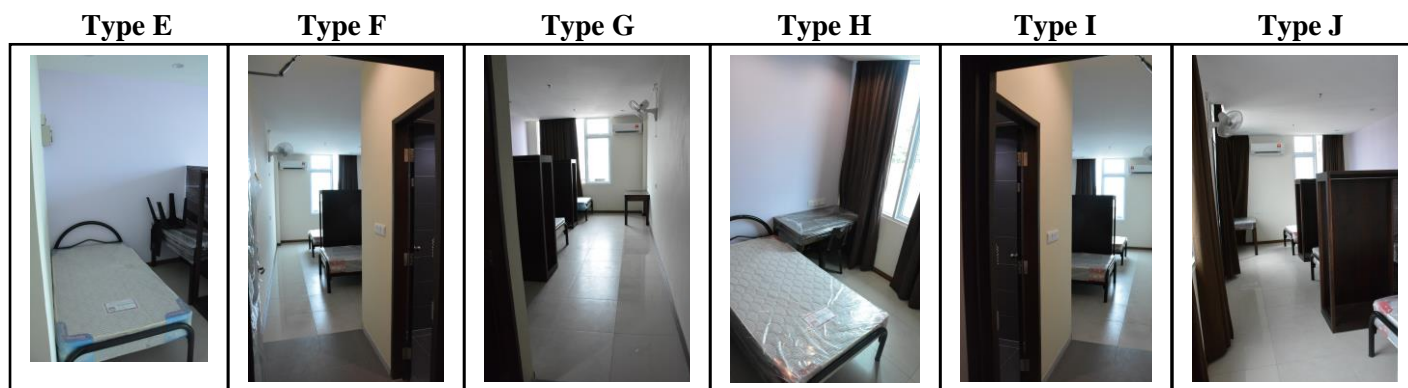

UNICITY HOSTEL

Introduction:

Unicity Hostel located at Jalan Wawasan, Sibul (Next to the Sg. Merah Police Station), is a new accommodation for UCTS students. Situated in a commercial centre, about 1.5km from UCTS Campus, the hostel can accommodate about 460 students.

Room Type	Features	Foundation / Undergraduate (per person)					
		<u>Long Semester</u> (Approximate 5 months per semester)			<u>Short Semester</u> (Approximate 2 months per semester)		
		Deposit (RM)	Every Semester (RM)	First Entry (RM)	Deposit (RM)	Every Semester (RM)	First Entry (RM)
E (Single)	Fan	500	2300	2800	500	920	1420
F (Twin Sharing)	Fan	500	1150	1650	500	460	960
G (Triple Sharing)	Fan	500	1000	1500	500	400	900
H (Single)	Air-conditioner	1000	3500	4500	1000	1400	2400
I (Twin Sharing)	Air-conditioner	750	1750	2500	750	700	1450
J (Triple Sharing)	Air-conditioner	750	1600	2350	750	640	1390

The hostel is furnished with the following:

Room

- Super Single Bed
- Study table + 2 drawers (1 drawer with lock) with chair
- Wardrobe
- Own lighting switch & 2 sockets
- Curtain
- Air-Condition / Fan
- *Each air-con room is subsidized RM50 for electrical charges. Any extra expenses will be charged to the room occupant.*
- Door card access
- Each room is equipped with bathroom & toilet (Hot and Cold water)

Hostel Facilities

- Lift
- Equipped with 24-hours CCTV at corridor
- Security guard
- 2 water dispenser on each floor
- Laundry service at top floor
- Hall for Discussion (For Male/ Female occupants)
- Bus from hotel to campus and vice-versa
- Supermarket at Ground floor & 1st Floor
- Free car park
  (First come first served basis)

Note:

- Air-Condition Room: Full hostel fees must be paid in advance.
- Missing of access card will be charged to occupant RM50.00 each.
- Any broken item in the room will be charged to occupants.